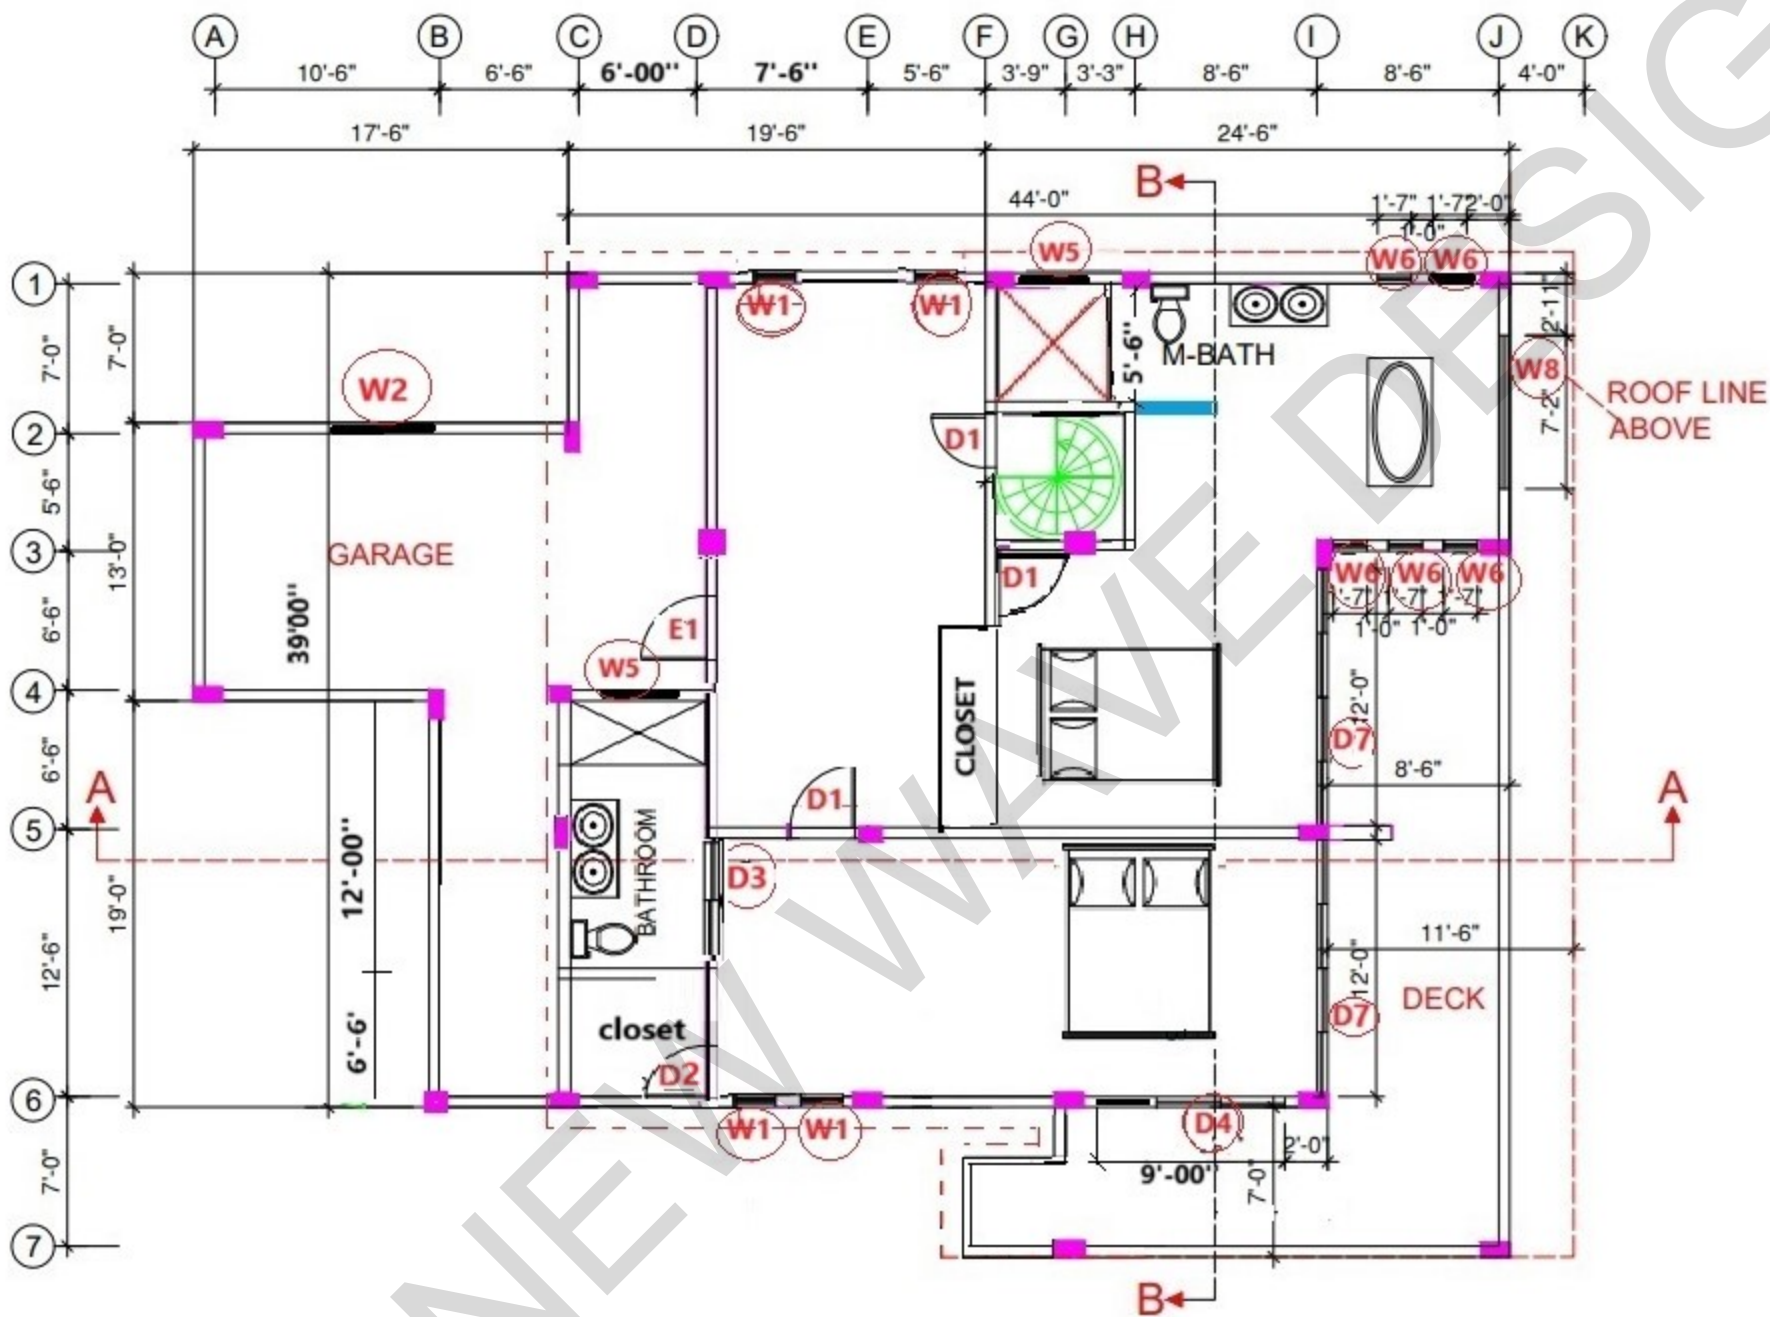

4 BED 4 BATH WITH GARAGE , POOL AND ALL FURNISHINGS, APPLIANCES AND FIXTURES

PROPOSED BUILDING RESIDENTIAL FOR: NEW WAVE DESIGN		SHEETS 40F35	
DRAWN BY: LAURENT		LOCATION EILEY SUB DIVISION	
DATE: 23/10/24		CONTENT DIMENSION PLAN	
SCALE: AS SHOWN			

*Signature*

PROPOSED BUILDING RESIDENTIAL  
FOR: NEW WAVE DESIGN

DRAWN BY: LAURENT	DATE: 23/10/24	SCALE: AS SHOWN	SHEETS 40F35
LOCATION EILEY SUB DIVISION		CONTENT DIMENSION PLAN	

*Signature*